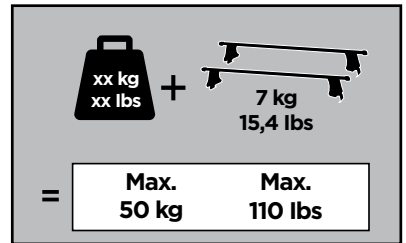

Thule Rapid System Kit 1221

> Instructions

HYUNDAI Avante, 4-dr Sedan, 00-02, 03-06

HYUNDAI Avante, 5-dr Hatchback, 00-02, 03-06

HYUNDAI Elantra, 4-dr Sedan, 00-02, 03-06 / *01-06

HYUNDAI Elantra, 5-dr Hatchback, 00-02, 03-06 / *01-06

HYUNDAI Lantra, 4-dr Sedan, 00-02, 03-06

HYUNDAI Lantra, 5-dr Hatchback, 00-02, 03-06

*North America

ISO 11154-E

141221

C.20121018
519-1221-02

Bring your life

thule.com